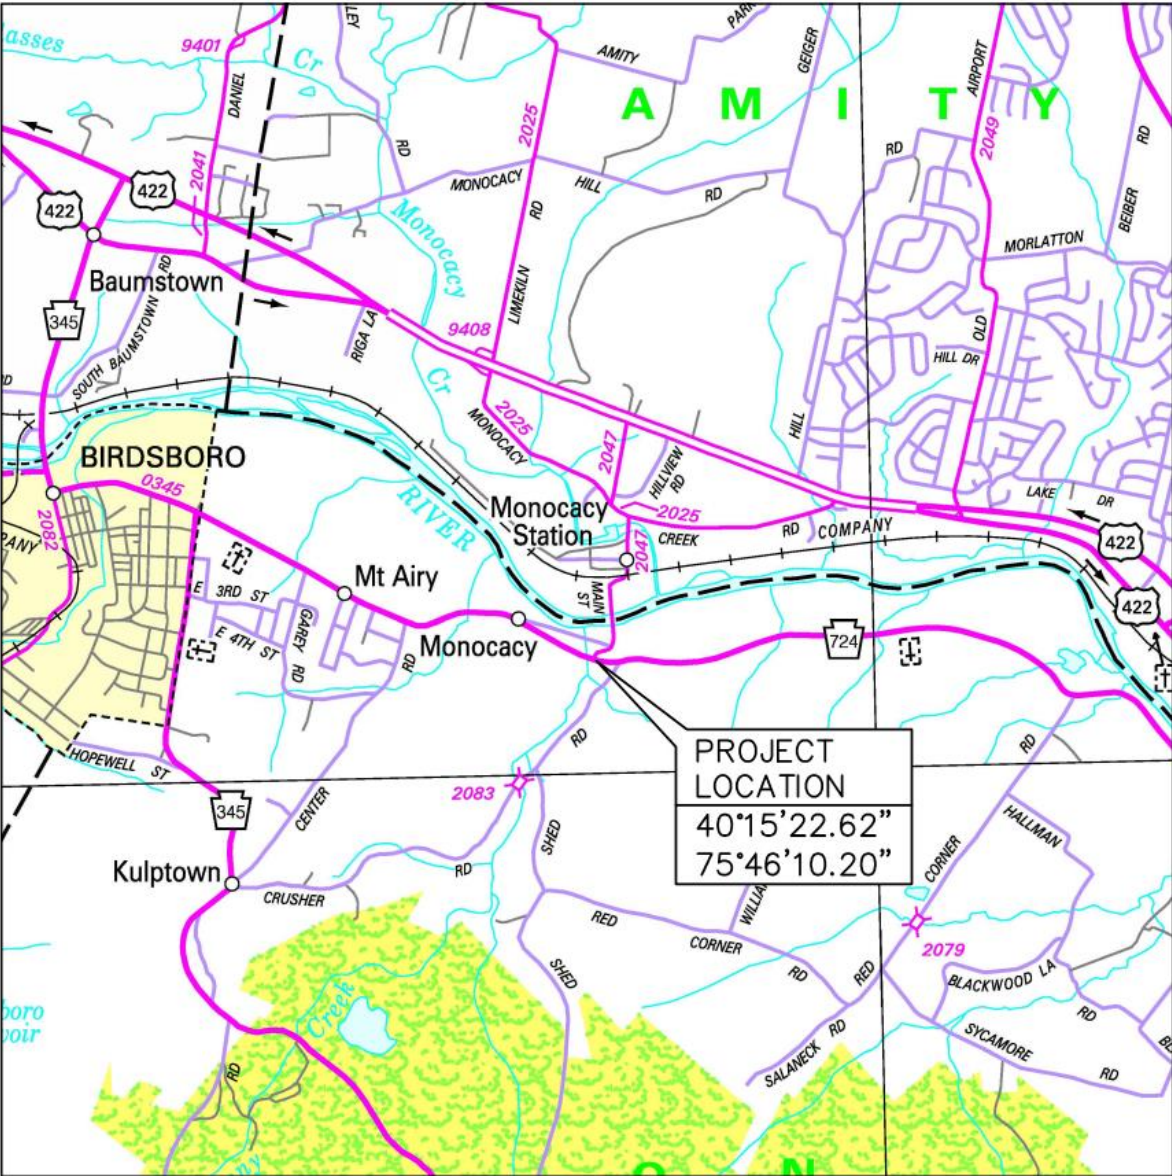

Schuylkill River Greenway Association - SCHUYLKILL RIVER TRAIL BRDG OVER SR 724

PROJECT LOCATION MAP

LOCATION MAP

SOURCE: PennDOT TYPE 10 MAP