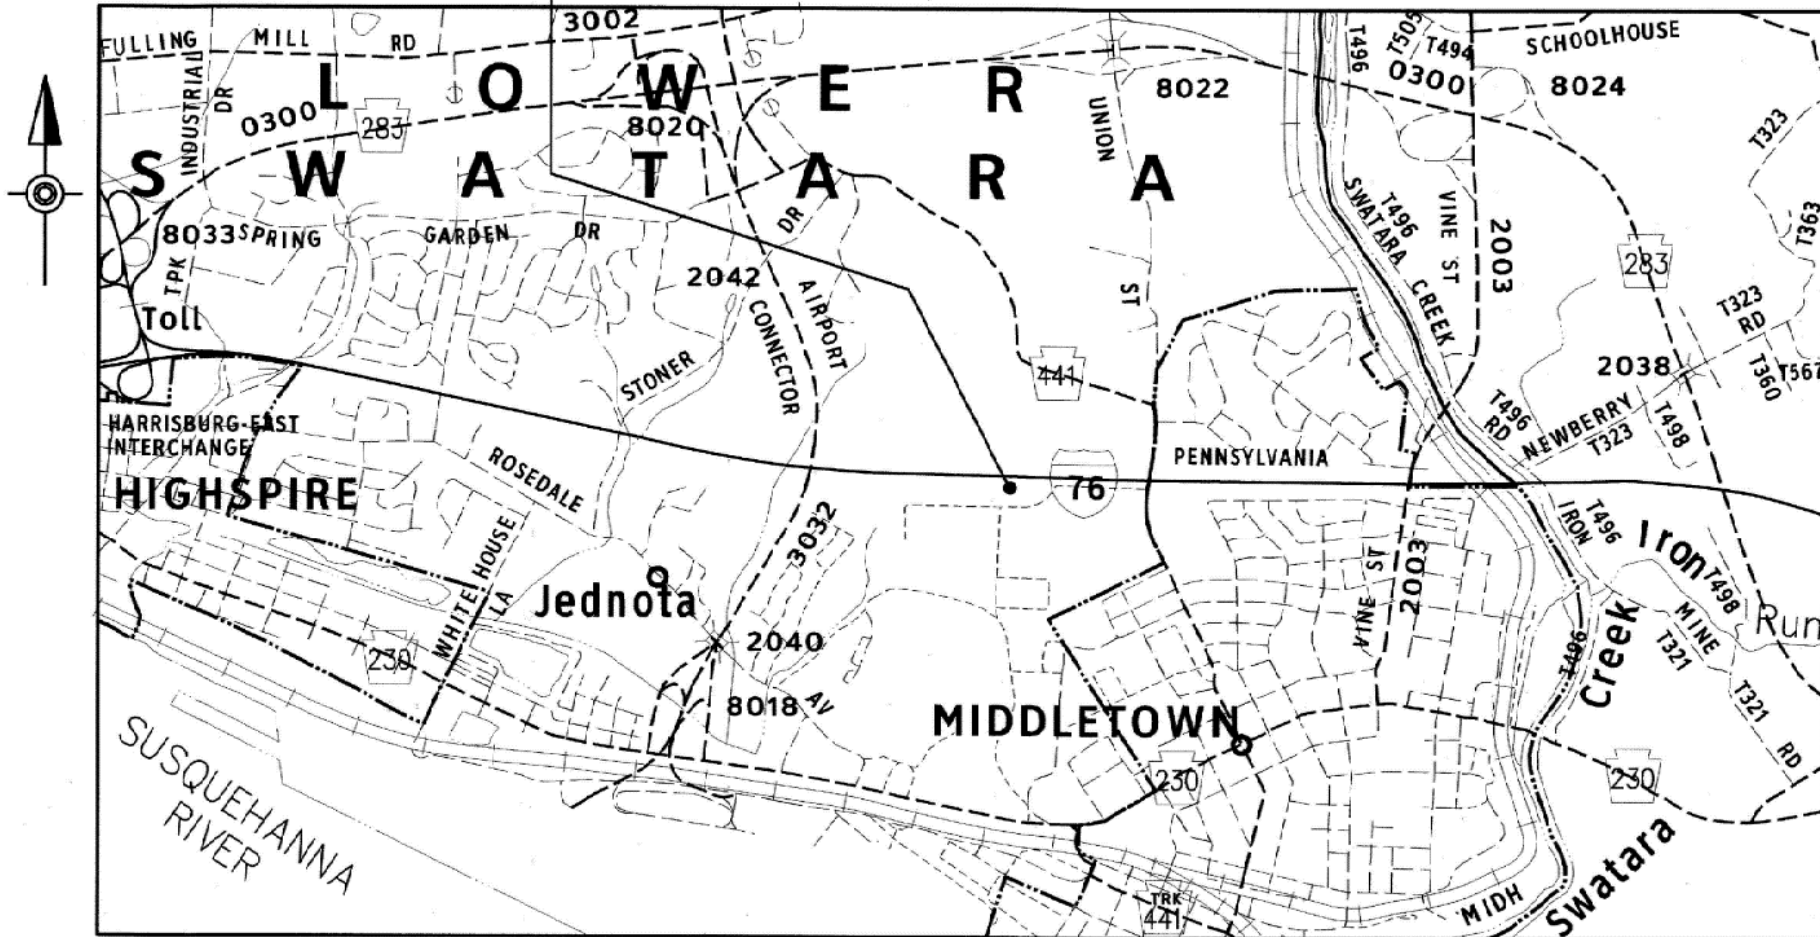

# MILEPOST 249.70 IN DAUPHIN COUNTY

LIMIT OF WORK  
STA 221+67  
MP 249.70  
LOWER SWATARA TOWNSHIP  
DAUPHIN COUNTY

WBS NO. <b>T-249.70R001-3-02</b>	
NETWORK NUMBER: 6010526	